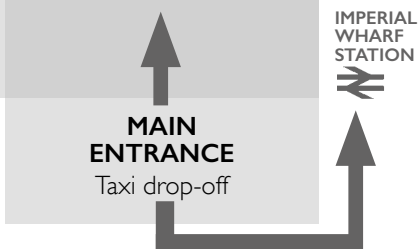

Bridge link to Design Centre East

Covered walkway to Design Centre East

■ New or relocated showroom

For details on forthcoming events visit www.dcch.co.uk, call 020 7225 9166 or email enquiries@dcch.co.uk
Design Centre, Chelsea Harbour, Lots Road, London SW10 0XE. All information correct at time of going to press